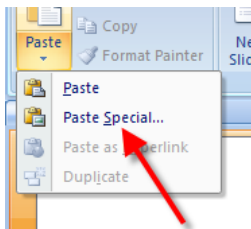

Open a slide in Power Point and go to Paste Special: