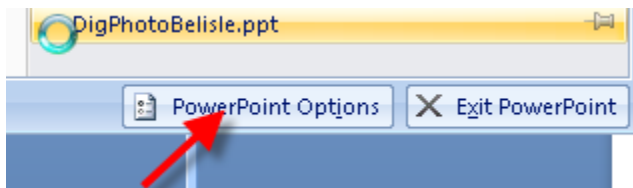

CS1300 - Belisle

How to put a YouTube video into PowerPoint 2007

Go up to the Windows icon and click it

Go down to PowerPoint options and click it

Make sure that the Show Developer Tab checkbox is checked.

Exit out and go to the Developer tab.

Then go to the button called More Controls

Scroll down to "Shockwave Flash Object"

Click it and then click OK

Click and drag your mouse to the size you want the video