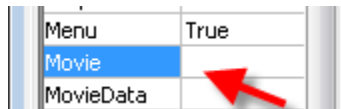

CS1300 - Belisle

How to put a YouTube video into PowerPoint 2007

Go up to the Windows icon and click it

Go down to PowerPoint options and click it

Make sure that the Show Developer Tab checkbox is checked.

Exit out and go to the Developer tab.

Then go to the button called More Controls

Scroll down to "Shockwave Flash Object"

Click it and then click OK

Click and drag your mouse to the size you want the video

Right click and go down to Properties

Click on Movie

Go to You Tube and find the video you want

Copy the URL

Go back to PowerPoint

Go to Movie again and paste the URL

In the URL erase "Watch?" and change all the = to /