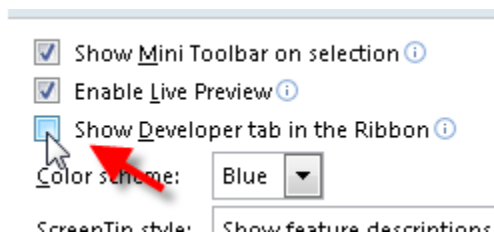

CS1300 - Belisle

How to put a YouTube video into PowerPoint 2007

Go up to the Windows icon and click it

Go down to PowerPoint options and click it

Make sure that the Show Developer Tab checkbox is checked.