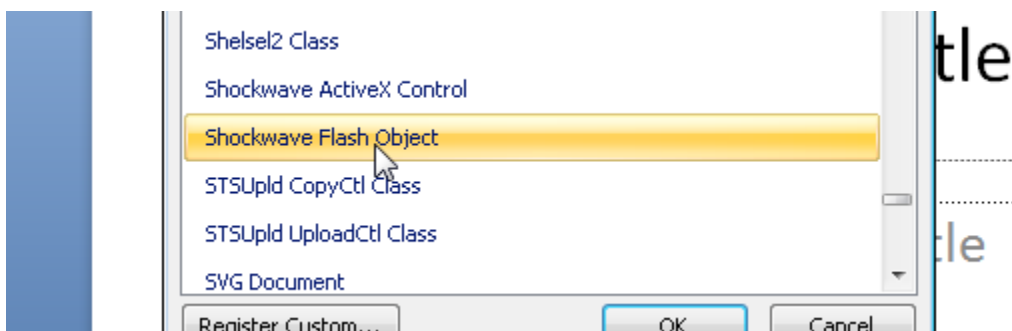

CS1300 - Belisle

How to put a YouTube video into PowerPoint 2007

Go up to the Windows icon and click it

Go down to PowerPoint options and click it

Make sure that the Show Developer Tab checkbox is checked.

Exit out and go to the Developer tab.

Then go to the button called More Controls

Scroll down to "Shockwave Flash Object"

Click it and then click OK

Click and drag your mouse to the size you want the video