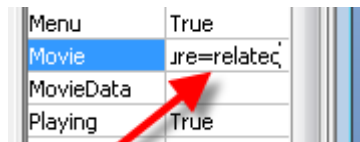

Right click and go down to Properties

Click on Movie

Go to You Tube and find the video you want

Copy the URL

Go back to PowerPoint

Go to Movie again and paste the URL

In the URL erase "Watch?" and change all the = to /