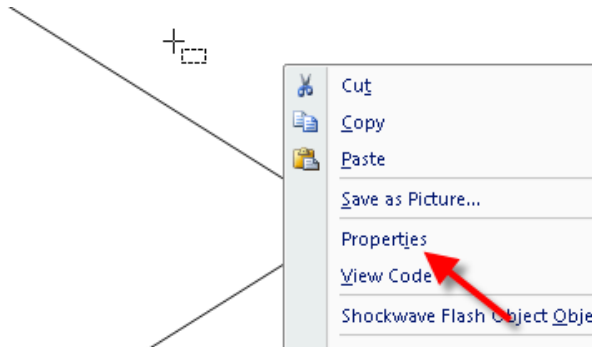

Click it and then click OK

Click and drag your mouse to the size you want the video

Right click and go down to Properties