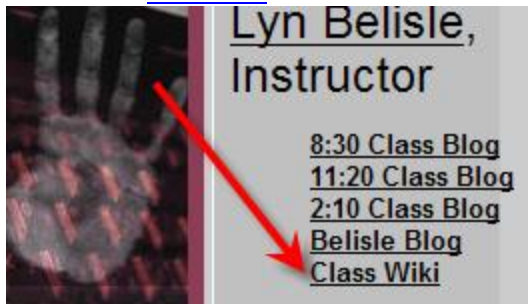

Editing the Class Wiki:

Click on the [Class Wiki](#) link on the Class Home Page.

This window will open.

You will need to Log In with your Trinity email and the Password, which is **tigers1300**.

Search wiki: