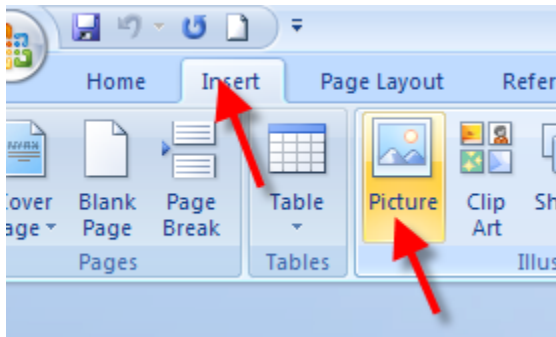

Resizing Pictures in MS Word 2007

Insert your picture:

Here is the picture that you chose:

When the picture is inserted, it is automatically resized to fit inside the page – in this case, it is 20% of its original size:

You can make it smaller by dragging the corner, but the file size will stay the same:

To reduce the file size, compress the picture:

**compressing
pictures
reduces the
file size**