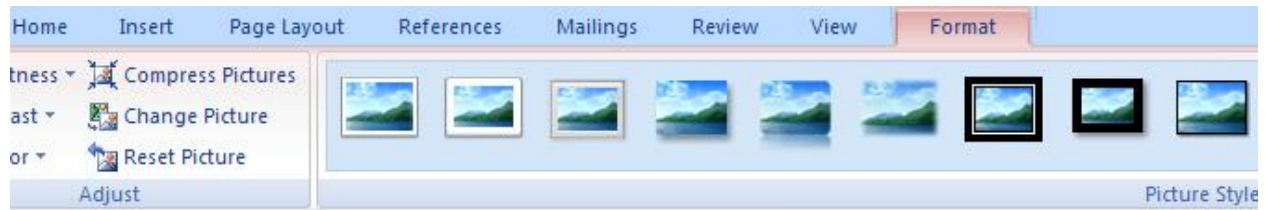

Resizing Pictures in MS Word 2007

Insert your picture:

Here is the picture that you chose:

When the picture is inserted, it is automatically resized to fit inside the page – in this case, it is 20% of its original size:

You can make it smaller by dragging the corner, but the file size will stay the same:

To reduce the file size, compress the picture:

**compressing
pictures
reduces the
file size**