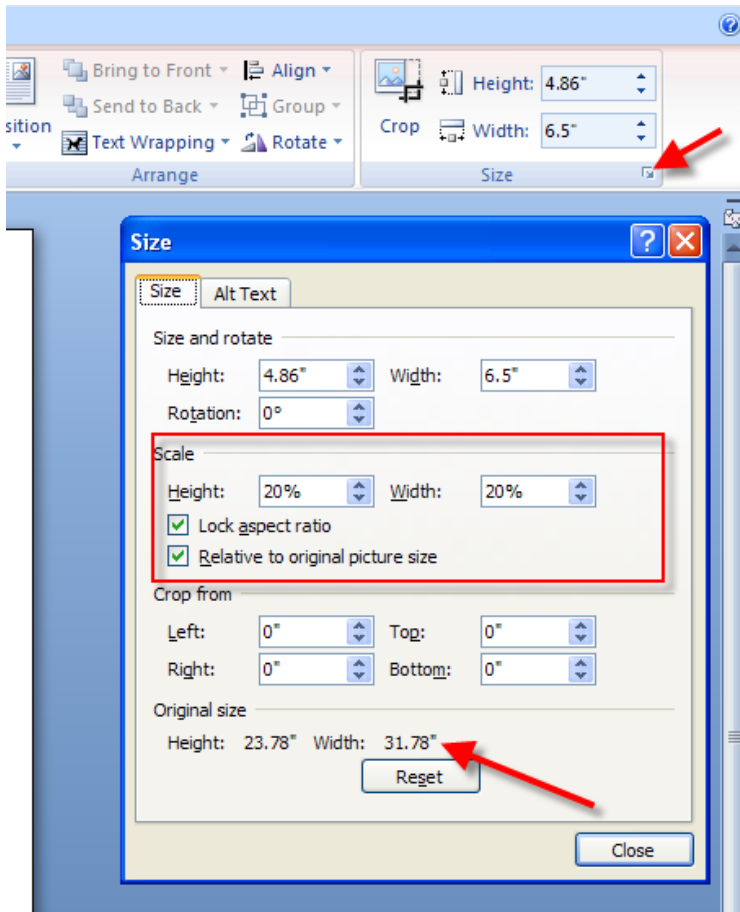

Resizing Pictures in MS Word 2007

Insert your picture:

Here is the picture that you chose:

When the picture is inserted, it is automatically resized to fit inside the page – in this case, it is 20% of its original size:

You can make it smaller by dragging the corner, but the file size will stay the same:

To reduce the file size, compress the picture:

**compressing
pictures
reduces the
file size**